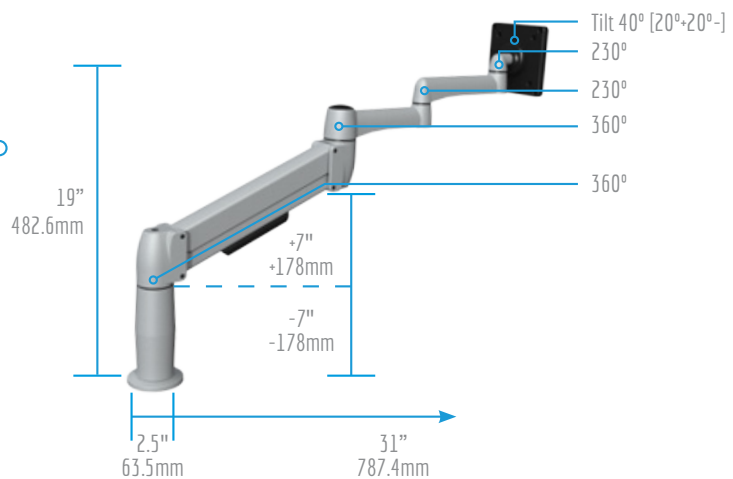

Direct SpaceArm SD01

Available weight ranges:
2-10lbs. 5-16lbs. or 15-30lbs.
0.9-4.5kg 2.67-7.25kg or 7-14kg

SPACEARM SPECIFICATIONS

XP SpaceArm SA01XP

Available weight ranges:
2-10lbs. 5-16lbs. or 15-30lbs.
0.9-4.5kg 2.67-7.25kg or 7-14kg

Long SpaceArm SX01

Available weight ranges:
2-10lbs. 5-16lbs. or 15-30lbs.
0.9-4.5kg 2.67-7.25kg or 7-14kg

Long XP SpaceArm SX01XP

Available weight ranges:
2-10lbs. 5-16lbs. or 15-30lbs.
0.9-4.5kg 2.67-7.25kg or 7-14kg

SPACEARM SPECIFICATIONS

Stubby SpaceArm
ST01X8

Stubby Plus SpaceArm
8" Spacer
SP01X8

SPACEARM SPECIFICATIONS

Single Arm Dual Monitor SpaceArm SMM02SA01

Length of extrusion:
Fits 2; 24" 609.6mm
widescreen monitors

Three Monitor Dual Arm SpaceArm SMM03SA02

Length of extrusion:
Fits 2; 24" 609.6mm
widescreen monitors

Available weight ranges:
2-10lbs. 5-16lbs. or 15-30lbs.
0.9-4.5kg 2.67-7.25kg or 7-14kg