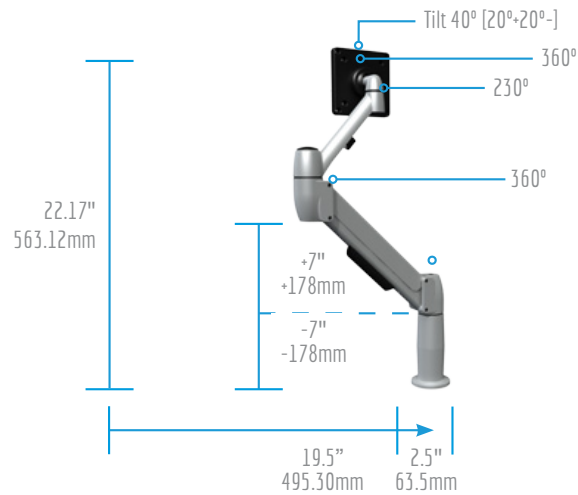

Direct SpaceArm SD01

Available weight ranges:
2-10lbs. 5-16lbs. or 15-30lbs.
0.9-4.5kg 2.67-7.25kg or 7-14kg

SPACEARM SPECIFICATIONS

XP SpaceArm SA01XP

Available weight ranges:
2-10lbs. 5-16lbs. or 15-30lbs.
0.9-4.5kg 2.67-7.25kg or 7-14kg

SPACEARM SPECIFICATIONS

Stubby SpaceArm
ST01X8

Stubby Plus SpaceArm
8" Spacer
SP01X8

SPACEARM SPECIFICATIONS

Single Arm Dual Monitor SpaceArm SMM02SA01

Length of extrusion:
Fits 2; 24" 609.6mm
widescreen monitors

Available weight ranges:
2-10lbs. 5-16lbs. or 15-30lbs.
0.9-4.5kg 2.67-7.25kg or 7-14kg

Dual Monitor Dual Arm SpaceArm SMM22SA02

Length of extrusion:
Fits 2; 24" 609.6mm
widescreen monitors

Available weight ranges:
2-10lbs. 5-16lbs. or 15-30lbs.
0.9-4.5kg 2.67-7.25kg or 7-14kg

Three Monitor Dual Arm SpaceArm SMM03SA02

Length of extrusion:
Fits 2; 24" 609.6mm
widescreen monitors

Available weight ranges:
2-10lbs. 5-16lbs. or 15-30lbs.
0.9-4.5kg 2.67-7.25kg or 7-14kg