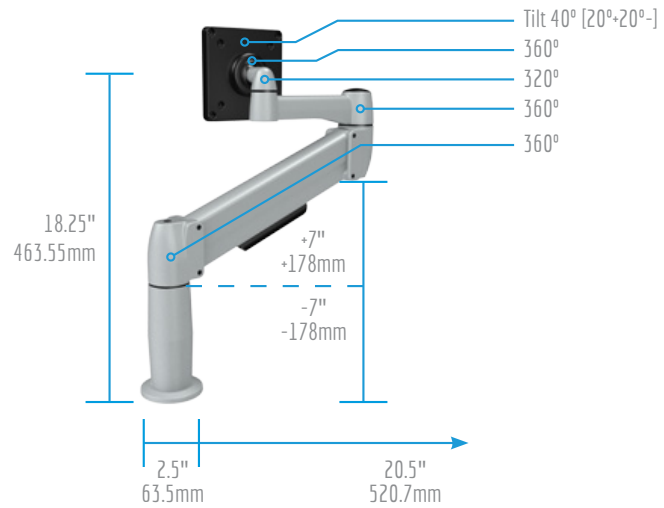

SPACEARM SPECIFICATIONS

Standard SpaceArm SA01

Available weight ranges:
2-10lbs. 5-16lbs. or 15-30lbs.
0.9-4.5kg 2.67-7.25kg or 7-14kg

Sit Stand SpaceArm SS01

Available weight ranges:
2-10lbs. 5-16lbs. or 15-30lbs.
0.9-4.5kg 2.67-7.25kg or 7-14kg

SPACEARM SPECIFICATIONS

Stubby SpaceArm
ST01X8

Stubby Plus SpaceArm
8" Spacer
SP01X8

SPACEARM SPECIFICATIONS

Single Arm Dual Monitor SpaceArm SMM02SA01

Length of extrusion:
Fits 2; 24" 609.6mm
widescreen monitors

Available weight ranges:
2-10lbs. 5-16lbs. or 15-30lbs.
0.9-4.5kg 2.67-7.25kg or 7-14kg

Dual Monitor Dual Arm SpaceArm SMM22SA02

Length of extrusion:
Fits 2; 24" 609.6mm
widescreen monitors

Available weight ranges:
2-10lbs. 5-16lbs. or 15-30lbs.
0.9-4.5kg 2.67-7.25kg or 7-14kg

Three Monitor Dual Arm SpaceArm SMM03SA02

Length of extrusion:
Fits 2; 24" 609.6mm
widescreen monitors

Available weight ranges:
2-10lbs. 5-16lbs. or 15-30lbs.
0.9-4.5kg 2.67-7.25kg or 7-14kg