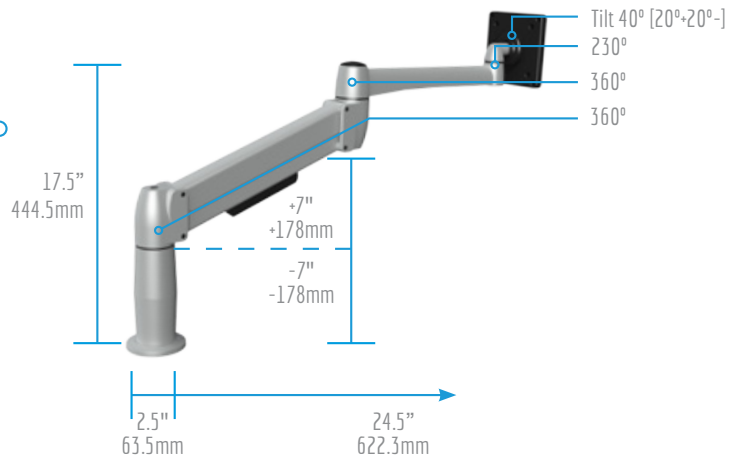

Long SpaceArm SX01

Available weight ranges:
2-10lbs. 5-16lbs. or 15-30lbs.
0.9-4.5kg 2.67-7.25kg or 7-14kg