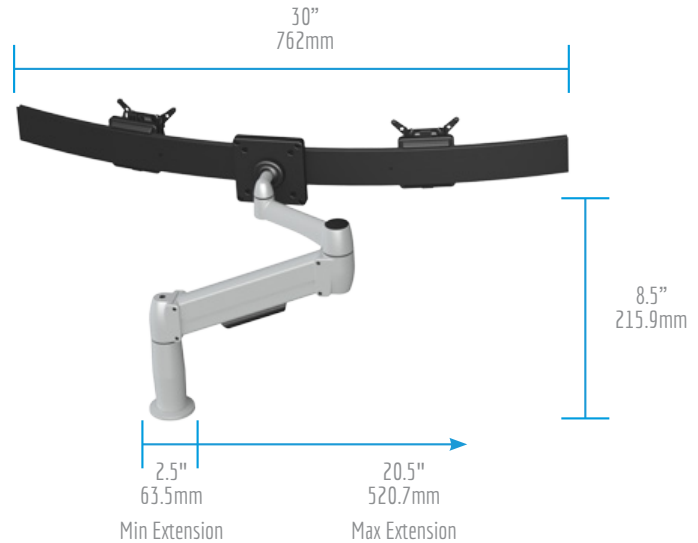

Long SpaceArm SX01

Available weight ranges:
2-10lbs. 5-16lbs. or 15-30lbs.
0.9-4.5kg 2.67-7.25kg or 7-14kg

Long XP SpaceArm SX01XP

Available weight ranges:
2-10lbs. 5-16lbs. or 15-30lbs.
0.9-4.5kg 2.67-7.25kg or 7-14kg

SPACEARM SPECIFICATIONS

Stubby SpaceArm
ST01X8

Stubby Plus SpaceArm
8" Spacer
SP01X8

SPACEARM SPECIFICATIONS

Single Arm Dual Monitor SpaceArm SMM02SA01

Length of extrusion:
Fits 2; 24" 609.6mm
widescreen monitors

Available weight ranges:
2-10lbs. 5-16lbs. or 15-30lbs.
0.9-4.5kg 2.67-7.25kg or 7-14kg

Dual Monitor Dual Arm SpaceArm SMM22SA02

Length of extrusion:
Fits 2; 24" 609.6mm
widescreen monitors

Available weight ranges:
2-10lbs. 5-16lbs. or 15-30lbs.
0.9-4.5kg 2.67-7.25kg or 7-14kg

Three Monitor Dual Arm SpaceArm SMM03SA02

Length of extrusion:
Fits 2; 24" 609.6mm
widescreen monitors

Available weight ranges:
2-10lbs. 5-16lbs. or 15-30lbs.
0.9-4.5kg 2.67-7.25kg or 7-14kg