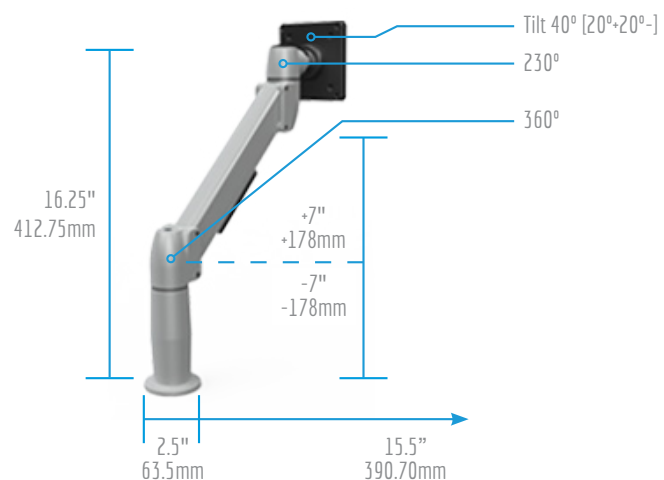

Direct SpaceArm SD01

Available weight ranges:
2-10lbs. 5-16lbs. or 15-30lbs.
0.9-4.5kg 2.67-7.25kg or 7-14kg