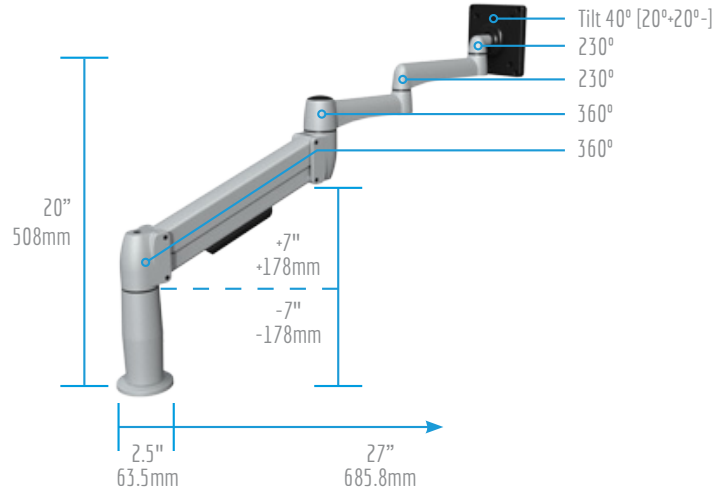

Direct SpaceArm SD01

Available weight ranges:
2-10lbs. 5-16lbs. or 15-30lbs.
0.9-4.5kg 2.67-7.25kg or 7-14kg

SPACEARM SPECIFICATIONS

XP SpaceArm SA01XP

Available weight ranges:
2-10lbs. 5-16lbs. or 15-30lbs.
0.9-4.5kg 2.67-7.25kg or 7-14kg

Long SpaceArm SX01

Available weight ranges:
2-10lbs. 5-16lbs. or 15-30lbs.
0.9-4.5kg 2.67-7.25kg or 7-14kg

Long XP SpaceArm SX01XP

Available weight ranges:
2-10lbs. 5-16lbs. or 15-30lbs.
0.9-4.5kg 2.67-7.25kg or 7-14kg

Available weight ranges:
2-10lbs. 5-16lbs. or 15-30lbs.
0.9-4.5kg 2.67-7.25kg or 7-14kg

Dual Monitor Dual Arm SpaceArm SMM22SA02

Length of extrusion:
Fits 2; 24" 609.6mm
widescreen monitors

Available weight ranges:
2-10lbs. 5-16lbs. or 15-30lbs.
0.9-4.5kg 2.67-7.25kg or 7-14kg

Three Monitor Dual Arm SpaceArm SMM03SA02

Length of extrusion:
Fits 2; 24" 609.6mm
widescreen monitors

Available weight ranges:
2-10lbs. 5-16lbs. or 15-30lbs.
0.9-4.5kg 2.67-7.25kg or 7-14kg