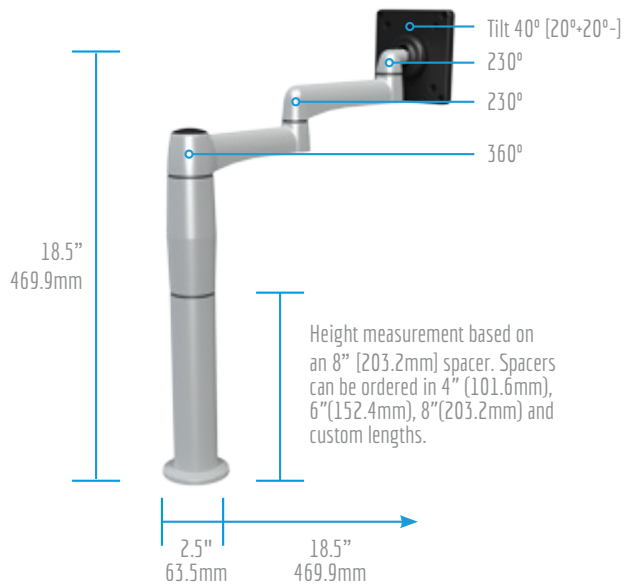

Long SpaceArm SX01

Available weight ranges:
2-10lbs. 5-16lbs. or 15-30lbs.
0.9-4.5kg 2.67-7.25kg or 7-14kg

Long XP SpaceArm SX01XP

Available weight ranges:
2-10lbs. 5-16lbs. or 15-30lbs.
0.9-4.5kg 2.67-7.25kg or 7-14kg

SPACEARM SPECIFICATIONS

Stubby SpaceArm
ST01X8

Stubby Plus SpaceArm
8" Spacer
SP01X8

SPACEARM SPECIFICATIONS

Single Arm Dual Monitor SpaceArm SMM02SA01

Length of extrusion:
Fits 2; 24" 609.6mm
widescreen monitors

Available weight ranges:
2-10lbs. 5-16lbs. or 15-30lbs.
0.9-4.5kg 2.67-7.25kg or 7-14kg

Dual Monitor Dual Arm SpaceArm SMM22SA02

Length of extrusion:
Fits 2; 24" 609.6mm
widescreen monitors

Available weight ranges:
2-10lbs. 5-16lbs. or 15-30lbs.
0.9-4.5kg 2.67-7.25kg or 7-14kg

Three Monitor Dual Arm SpaceArm SMM03SA02

Length of extrusion:
Fits 2; 24" 609.6mm
widescreen monitors

Available weight ranges:
2-10lbs. 5-16lbs. or 15-30lbs.
0.9-4.5kg 2.67-7.25kg or 7-14kg