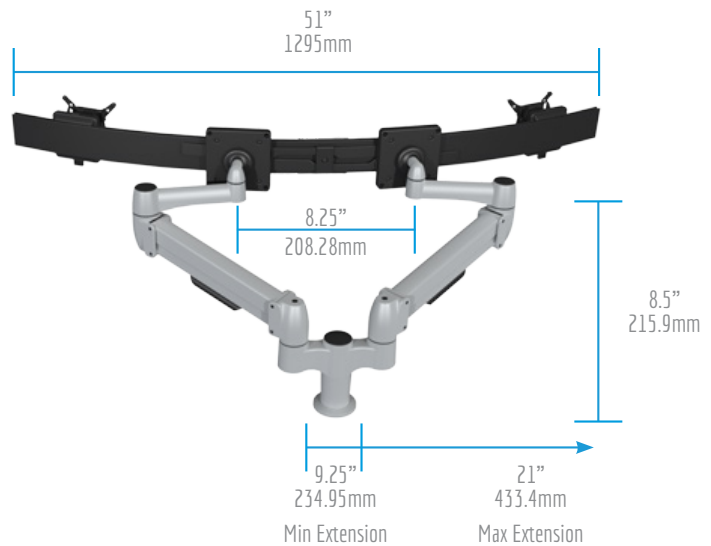

Long SpaceArm SX01

Available weight ranges:
2-10lbs. 5-16lbs. or 15-30lbs.
0.9-4.5kg 2.67-7.25kg or 7-14kg

Long XP SpaceArm SX01XP

Available weight ranges:
2-10lbs. 5-16lbs. or 15-30lbs.
0.9-4.5kg 2.67-7.25kg or 7-14kg

SPACEARM SPECIFICATIONS

Stubby SpaceArm
ST01X8

Stubby Plus SpaceArm
8" Spacer
SP01X8

SPACEARM SPECIFICATIONS

Single Arm Dual Monitor SpaceArm SMM02SA01

Length of extrusion:
Fits 2; 24" 609.6mm
widescreen monitors

Available weight ranges:
2-10lbs. 5-16lbs. or 15-30lbs.
0.9-4.5kg 2.67-7.25kg or 7-14kg

Dual Monitor Dual Arm SpaceArm SMM22SA02

Length of extrusion:
Fits 2; 24" 609.6mm
widescreen monitors

Available weight ranges:
2-10lbs. 5-16lbs. or 15-30lbs.
0.9-4.5kg 2.67-7.25kg or 7-14kg

Three Monitor Dual Arm SpaceArm SMM03SA02

Length of extrusion:
Fits 2; 24" 609.6mm
widescreen monitors

Available weight ranges:
2-10lbs. 5-16lbs. or 15-30lbs.
0.9-4.5kg 2.67-7.25kg or 7-14kg