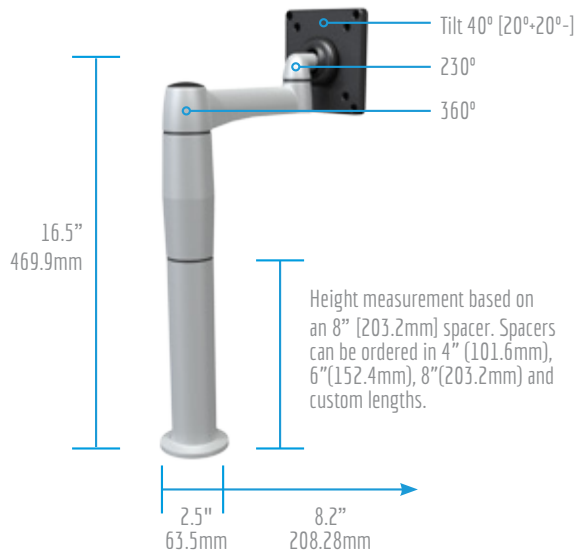

Long SpaceArm SX01

Available weight ranges:
2-10lbs. 5-16lbs. or 15-30lbs.
0.9-4.5kg 2.67-7.25kg or 7-14kg

Long XP SpaceArm SX01XP

Available weight ranges:
2-10lbs. 5-16lbs. or 15-30lbs.
0.9-4.5kg 2.67-7.25kg or 7-14kg

SPACEARM SPECIFICATIONS

Stubby SpaceArm
ST01X8

Stubby Plus SpaceArm
8" Spacer
SP01X8

SPACEARM SPECIFICATIONS

Single Arm Dual Monitor SpaceArm SMM02SA01

Length of extrusion:
Fits 2; 24" 609.6mm
widescreen monitors

Available weight ranges:
2-10lbs. 5-16lbs. or 15-30lbs.
0.9-4.5kg 2.67-7.25kg or 7-14kg

Dual Monitor Dual Arm SpaceArm SMM22SA02

Length of extrusion:
Fits 2; 24" 609.6mm
widescreen monitors

Available weight ranges:
2-10lbs. 5-16lbs. or 15-30lbs.
0.9-4.5kg 2.67-7.25kg or 7-14kg

Three Monitor Dual Arm SpaceArm SMM03SA02

Length of extrusion:
Fits 2; 24" 609.6mm
widescreen monitors

Available weight ranges:
2-10lbs. 5-16lbs. or 15-30lbs.
0.9-4.5kg 2.67-7.25kg or 7-14kg