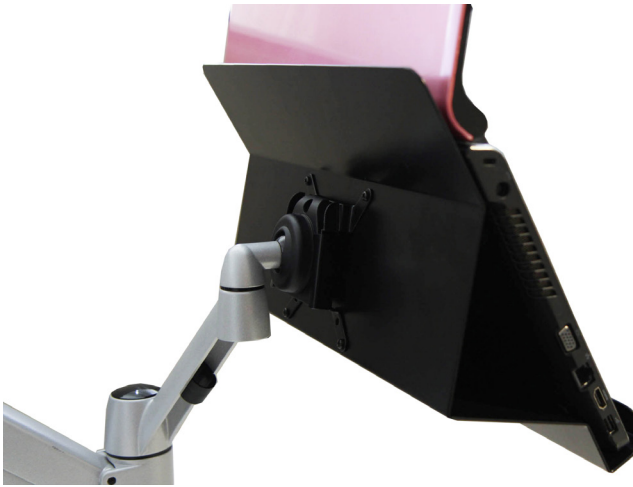

VERTICAL LAPTOP SOLUTION

— The Vertical Laptop Solution mounts a laptop to a monitor arm, suspending it from the work surface.

The Vertical Laptop Solution mounts a laptop to a monitor arm, suspending it from the work surface. This maximizes space, protects the laptop and brings it to an ergonomically efficient height—at eye level with the user. The user is able to regard the laptop screen as a desktop monitor.

Key Benefits

- Sturdy, durable, and secure
- Maximizes space efficiency, brings laptop to ergonomic height
- Reduces spills and damage to laptop by suspending it from work surface

Technical Overview

- Construction:
 - Molded steel
 - Mounts to the 75mm - 100mm VESA plates
- Finish & Color: powder coated, black
- Packaging: one per box