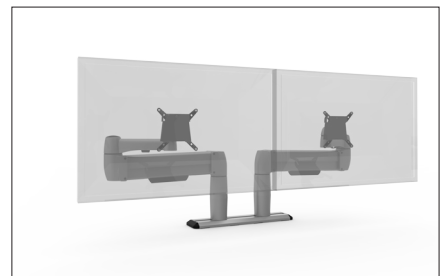

The Multi Flex mount is a metal extrusion/sliding rail that allows the user to mount SpaceArms, Wave Lights and more to a rail so they can freely adjust them horizontally on the surface. This helps make accommodations for the wide screen monitors and users that desire optimum flexibility.

Mounting rail is only available in Platinum. Hubs are available in Black, White, Platinum and Champagne. Additionally, it is available as a clamp and bolt thru mount application.

When specifying, specify the rail length and mount. Then, specify the monitor arm(s) or Wave Light separately.