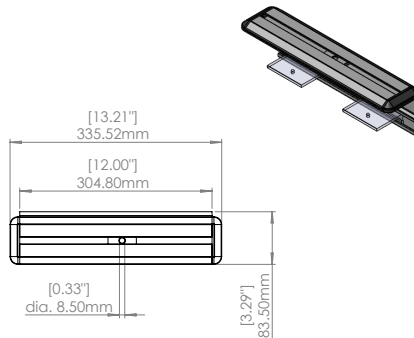

\$367.50 USA

\$514.50 CAD

TECHNICAL SPECS

C-Clamp

NOTE: Standard length track is 12"

Custom Lengths over 12" are available as follows:

C-Clamp

\$7.00 per inch over 12" - USD