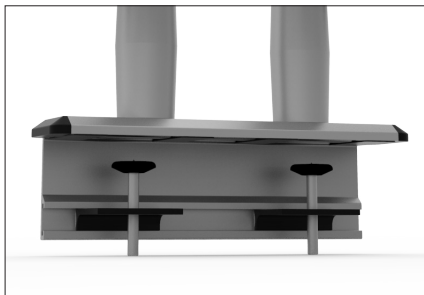

The Multi Flex mount is a metal extrusion/sliding rail that allows the user to mount SpaceArms, Wave Lights and more to a rail so they can freely adjust them horizontally on the surface. This helps make accommodations for the wide screen monitors and users that desire optimum flexibility.

Mounting rail is only available in Platinum. Hubs are available in Black, White, Platinum and Champagne. Additionally, it is available as a clamp and bolt thru mount application.

When specifying, specify the rail length and mount. Then, specify the monitor arm(s) or Wave Light separately.

Multi-Flex 12" C-Clamp

HBO0MFCC-12

\$84 USA

\$112 CAD

* Rail Only

Multi-Flex 12" Bolt Through

HBO0MFBT-12

\$63 USA

\$84 CAD

* Rail Only

SpaceArm Quick Change Multi-Flex Mount in Platinum

SA01QC-MF-PLT

\$325.50 USA

\$455.70 CAD

Wave Light Multi-Flex Mount in Platinum

WL01MF-PLT