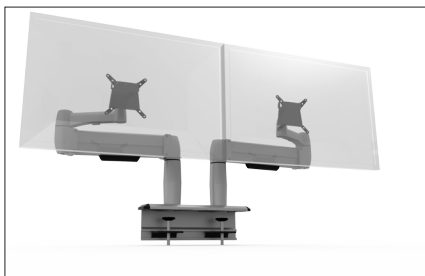

The Multi Flex mount is a metal extrusion/sliding rail that allows the user to mount SpaceArms, Wave Lights and more to a rail so they can freely adjust them horizontally on the surface. This helps make accommodations for the wide screen monitors and users that desire optimum flexibility.

Mounting rail is only available in Platinum. Hubs are available in Black, White, Platinum and Champagne. Additionally, it is available as a clamp and bolt thru mount application.

When specifying, specify the rail length and mount. Then, specify the monitor arm(s) or Wave Light separately.