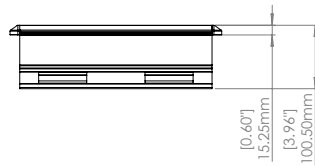

\$367.50 USA

\$514.50 CAD

TECHNICAL SPECS

C-Clamp

NOTE: Standard length track is 12"

Custom Lengths over 12" are available as follows:

C-Clamp

\$7.00 per inch over 12" - USD