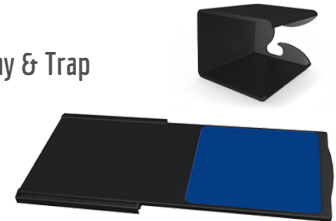

Pelican I

PD0011

Pelican I provides space for pens, pencils, paper clips and other office supplies. It contains a deep bin in the back of the drawer for personal items or hanging files. Pelican I is the perfect alternative to a center drawer which can create spatial issues.

Pelican II features a keyboard tray or laptop tray in the front with a large capacity storage bin in the back. The Pelican II is an excellent choice when computer users need to maximize space efficiencies with a stationary neutral keyboard position and create additional storage space for personal items and hanging files. It is excellent for all facility applications, call centers, healthcare, financial, and institutional environments.

Pelican III features a keyboard tray or laptop tray that can be pulled out when needed and secured when not in use.

- 24 1/4" W x 17 1/4" D x 2 3/4" H (front) / 615.95mm x 438.15mm x 69.85mm x 355.6mm
- Desirable for users with 18" D (457.2mm) casegood applications and/or mandatory laptop security requirement
- Leg room 14" D (front edge to bin) 355.6mm
- Back bin 20 3/8" W / 509.0mm
- ANSI-BIMFA rated 75 lbs at 18" extension

PELICAN DRAWERS STORAGE SOLUTIONS

Pelican I Locking Lid
PL0011

Pelican I File Rods
FB0011

Pelican II File Rods
FB0031

Pelican II Mouse Tray & Trap
MT0011

Pelican I & II Mounting Clamp
IK0011

Pelican III Laptop Lock
LL0011