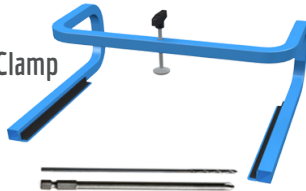

Pelican III features a keyboard tray or laptop tray that can be pulled out when needed and secured when not in use.

- 24 1/4" W x 17 1/4" D x 2 3/4" H (front) / 615.95mm x 438.15mm x 69.85mm x 355.6mm
- Desirable for users with 18" D (457.2mm) casegood applications and/or mandatory laptop security requirement
- Leg room 14" D (front edge to bin) 355.6mm
- Back bin 20 3/8" W / 509.0mm
- ANSI-BIMFA rated 75 lbs at 18" extension

PELICAN DRAWERS STORAGE SOLUTIONS

Pelican I Locking Lid
PL0011

Pelican I File Rods
FB0011

Pelican II File Rods
FB0031

Pelican II Mouse Tray & Trap
MT0011

Pelican I & II Mounting Clamp
IK0011

Pelican III Laptop Lock
LL0011

Pelican III Locking Lid
PL0051

Pelican III Mounting Clamp
IK0012

All Models - Master Key
Hw0018

All Models Lock Core and Keys
Hw0021