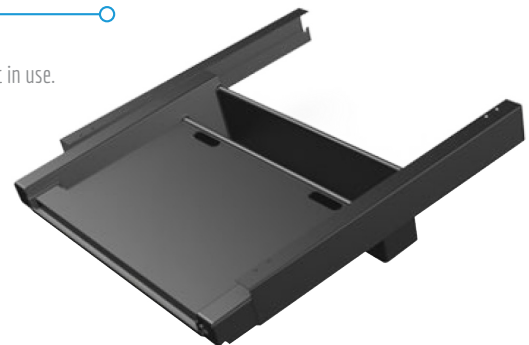

Pelican I

PD0011

Pelican I provides space for pens, pencils, paper clips and other office supplies. It contains a deep bin in the back of the drawer for personal items or hanging files. Pelican I is the perfect alternative to a center drawer which can create spatial issues.

Pelican II features a keyboard tray or laptop tray in the front with a large capacity storage bin in the back. The Pelican II is an excellent choice when computer users need to maximize space efficiencies with a stationary neutral keyboard position and create additional storage space for personal items and hanging files. It is excellent for all facility applications, call centers, healthcare, financial, and institutional environments.

- 24 1/4" W x 23 3/8" D x 2 3/4" H (front) x 10" H (bin) / 615.95mm x 548.2mm x 69.85mm x 254.0mm
- Leg room 14" D (front edge to bin) 355.6mm
- ANSI-BIMFA rated 75 lbs at 18" extension

Pelican III

PD0071

Pelican III features a keyboard tray or laptop tray that can be pulled out when needed and secured when not in use.

- 24 1/4" W x 17 1/4" D x 2 3/4" H (front) / 615.95mm x 438.15mm x 69.85mm x 355.6mm
- Desirable for users with 18" D (457.2mm) casegood applications and/or mandatory laptop security requirement
- Leg room 14" D (front edge to bin) 355.6mm
- Back bin 20 3/8" W / 509.0mm
- ANSI-BIMFA rated 75 lbs at 18" extension