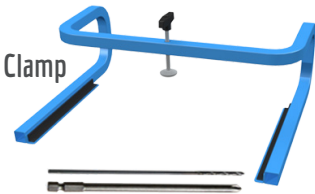

Pelican III features a keyboard tray or laptop tray that can be pulled out when needed and secured when not in use.

- 24 1/4" W x 17 1/4" D x 2 3/4" H (front) / 615.95mm x 438.15mm x 69.85mm x 355.6mm
- Desirable for users with 18" D (457.2mm) casegood applications and/or mandatory laptop security requirement
- Leg room 14" D (front edge to bin) 355.6mm
- Back bin 20 3/8" W / 509.0mm
- ANSI-BIMFA rated 75 lbs at 18" extension

PELICAN DRAWERS STORAGE SOLUTIONS

Pelican I Locking Lid
PL0011

Pelican I File Rods
FB0011

Pelican II File Rods
FB0031

Pelican II Mouse Tray & Trap
MT0011

Pelican I & II Mounting Clamp
IK0011

Pelican III Laptop Lock
LL0011

Pelican III Locking Lid
PL0051

Pelican III Mounting Clamp
IK0012

All Models - Master Key
Hw0018

All Models Lock Core and Keys
Hw0021