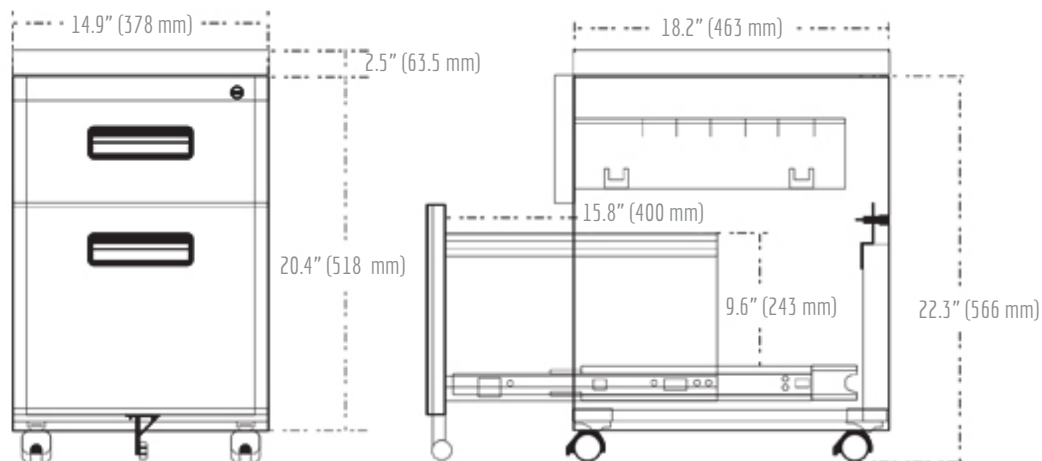

Optional Seat Cushion For Top of Moped

Available in Black, Gray, Taupe or COM

Black

Gray

Taupe

Product Benefits

- Security - Keeps files, personal items, computer data and technology safe and secure.
- Mobile Storage - Fits nicely under any height adjustable work surface providing easy access to all your information.
- Temporary Seating - Optional cushion top creates a convenient seat during meetings with co-workers.
- Organization - Keeps task related objects easily accessible and organized.
- Ergonomic - Ease of use, accessibility and proper clearance.
- Space - Maximizes valuable real estate and increases space efficiencies.
- Environment - Sustainable design solution that can be added to any workstation at any time.