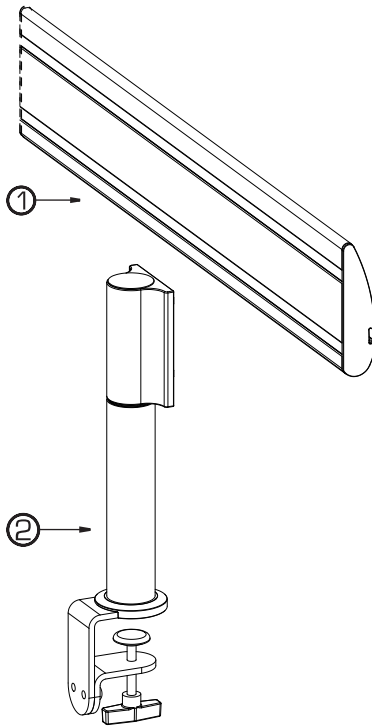

SB2012

SpaceBeam C-Clamp Mount

Required tools:
17mm. Socket

Contents:

#	QTY	Name
1	1	SpaceBeam
2	2	C-Clamp Hub

Instructions

DISCLAIMER OF DAMAGES FOR IMPROPER USE. SpaceCo shall not be responsible for damage to its products, or injuries or damages caused by its products, resulting from improper installation, maintenance, unintended use or attempts to operate such products beyond their mechanical capacity, intentionally or otherwise, or by reason of unauthorized repair.