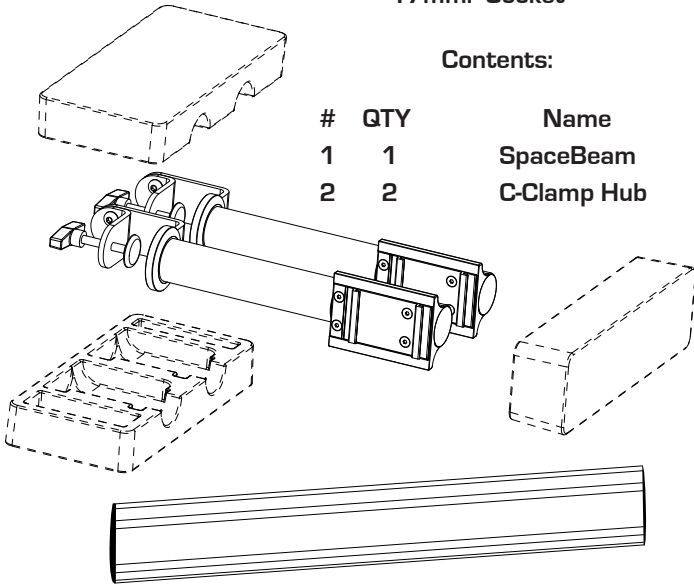

SB2012

SpaceBeam C-Clamp Mount

Required tools:
17mm. Socket

Contents:

#	QTY	Name
1	1	SpaceBeam
2	2	C-Clamp Hub

Instructions

DISCLAIMER OF DAMAGES FOR IMPROPER USE. SpaceCo shall not be responsible for damage to its products, or injuries or damages caused by its products, resulting from improper installation, maintenance, unintended use or attempts to operate such products beyond their mechanical capacity, intentionally or otherwise, or by reason of unauthorized repair.