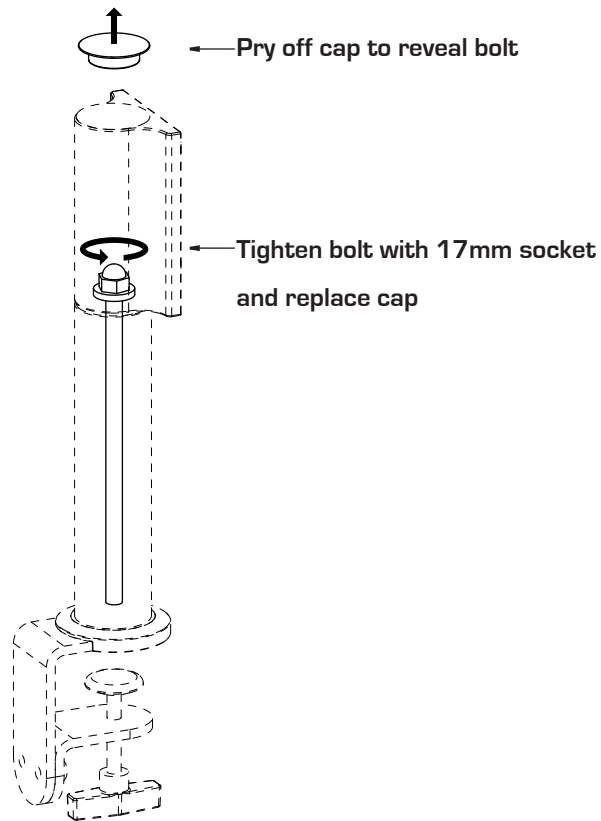

SB2012

SpaceBeam C-Clamp Mount

Required tools:
17mm. Socket

Contents:

#	QTY	Name
1	1	SpaceBeam
2	2	C-Clamp Hub

Instructions

DISCLAIMER OF DAMAGES FOR IMPROPER USE. SpaceCo shall not be responsible for damage to its products, or injuries or damages caused by its products, resulting from improper installation, maintenance, unintended use or attempts to operate such products beyond their mechanical capacity, intentionally or otherwise, or by reason of unauthorized repair.